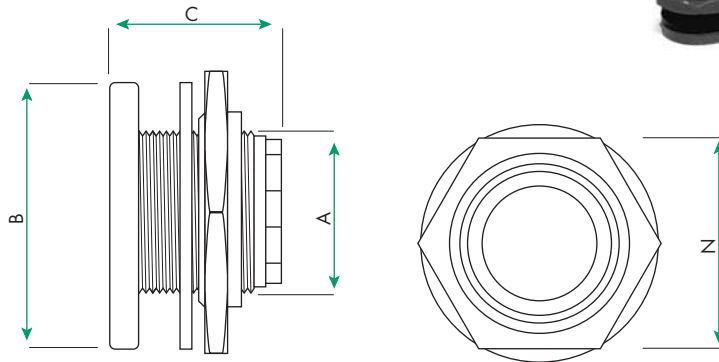

## BULKHEAD, BOLTED & SPECIALTY TANK FITTINGS

All fittings available with enhanced gaskets: Viton®, PFE, PTFE & others

<p><b>Polypropylene (PP)</b>  <b>EPDM gaskets &amp; SS bolts</b></p>	<p><b>SS BOLTED (ANSI)</b>  <b>EPDM gaskets &amp; 316 SS bolts</b></p>	<p><b>PVC BOLTED (ANSI)</b>  <b>EPDM gaskets &amp; 316 SS bolts</b></p>
		
<p>3/4", 1", 1 1/2", 2", 3"</p>	<p>1", 1 1/2", 2", 3", 4"</p>	<p>1", 2", 3", 4", 6", 8"</p>
<p><b>PVC / CPVC BOLTED (ANSI)</b>  <b>EPDM gaskets &amp; ENCAP bolts</b></p>	<p><b>PPL BOLTED-full port drain</b>  <b>EPDM gaskets &amp; 316 SS bolts</b></p>	<p><b>SS BULKHEAD FITTINGS</b>  <b>304 &amp; 316 Available</b></p>
 <p>Encapsulated 316 SS,              Titanium &amp; Hastelloy Available</p>	 <p>Anti-Vortex Full Port Drain</p>	
<p>1", 1 1/2", 2", 3", 4", 6", 8"</p>	<p>1", 2", 3"</p>	<p>1", 1 1/4", 1 1/2", 2", 3"</p>
<p><b>SELF-ALIGNING PVC / CPVC</b>  <b>EPDM gaskets &amp; SS bolts</b></p>	<p><b>FLANGE ADAPTORS (ANSI)</b>  <b>THREADED or BOLTED</b></p>	<p><b>PVC / PPL / PE</b>  <b>SIPHON TUBES</b>  <b>THREADED or SLIP-FIT</b></p>
		
<p>1", 2", 3",</p>	<p>ALL SIZES AVAILABLE</p>	<p>ALL SIZES AVAILABLE</p>

## Bulkhead Fittings

These heavy-duty molded Bulkhead Fittings feature double tapped internal NPT threads and a left hand self-tightening nut. Complete with EPDM gaskets, these fittings are designed to seal effectively against curved or irregular surfaces.